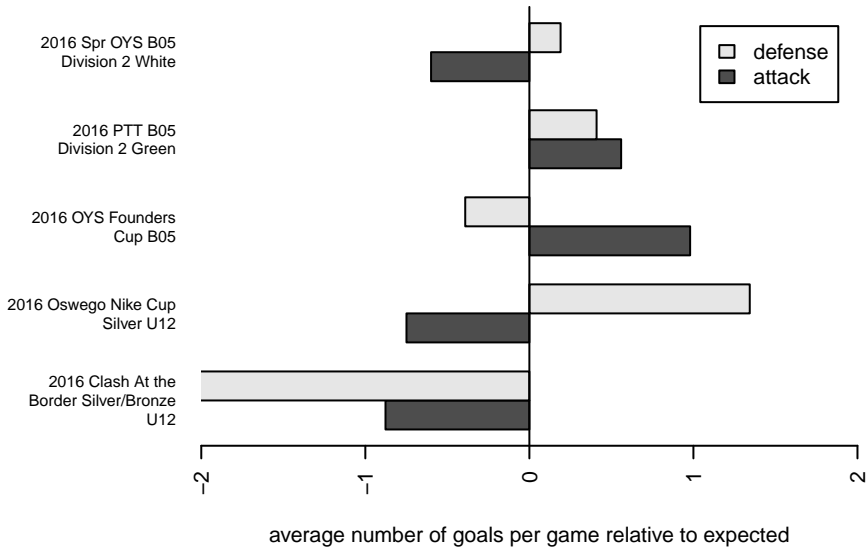

Performance relative to 13 month average