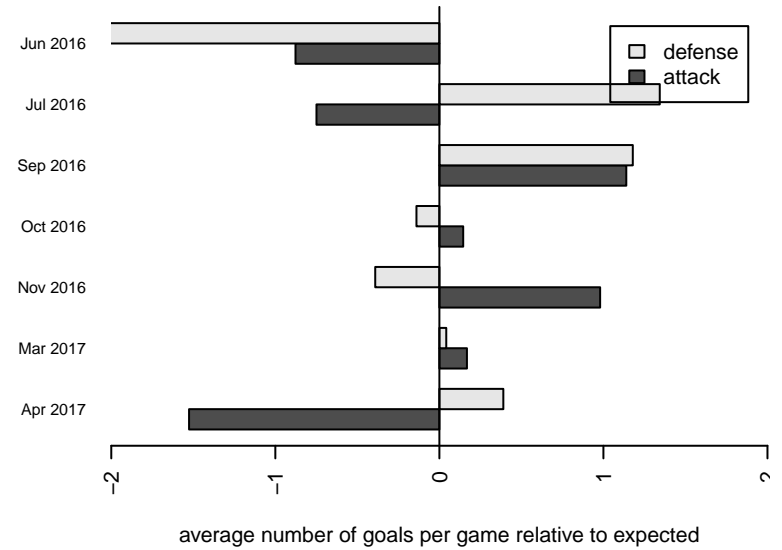

Performance relative to 13 month average