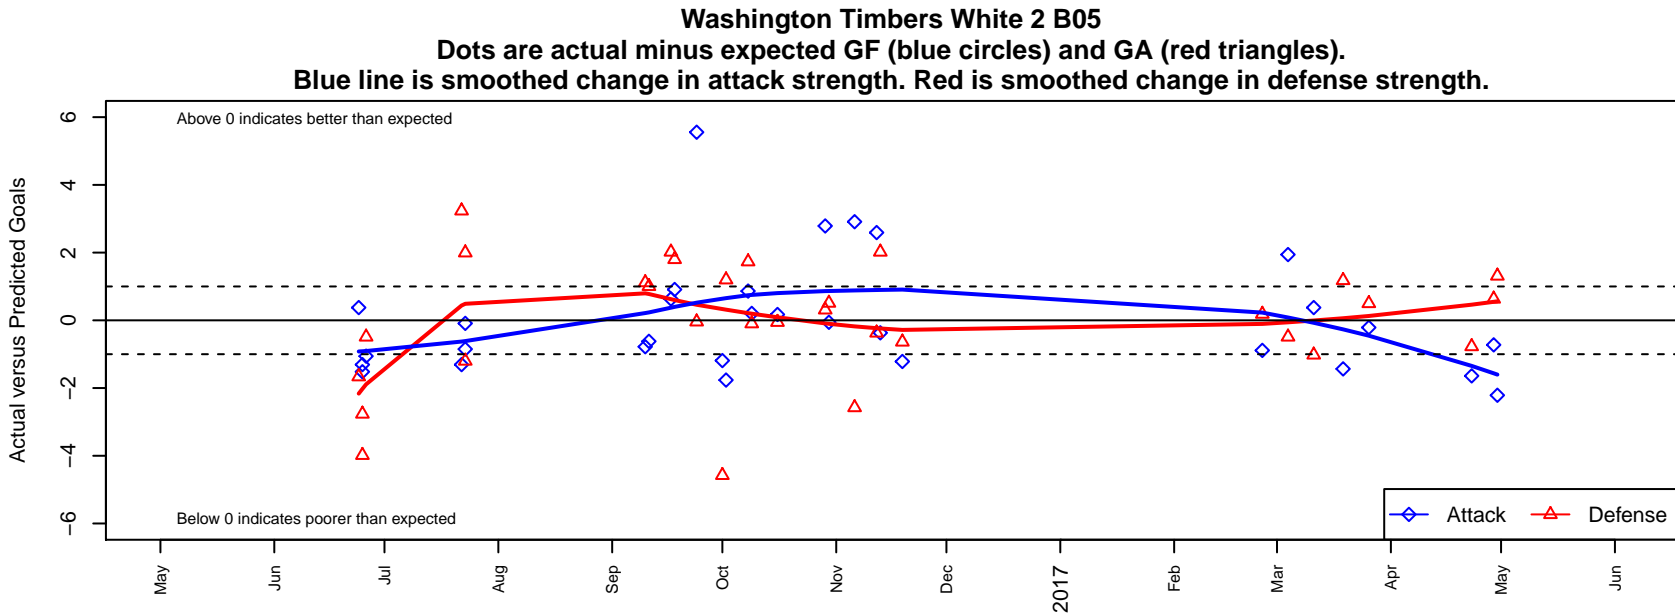

**attack and defense variance (black dot)
relative to other teams
and top 10 in region**

**attack and defense rating
relative to others at age
and all opponents in last 13 months**

Washington Timbers White 2 B05

Washington Timbers
Vancouver, WA
B05 total strength=452
attack=0.32 defense=0.28
fall league = PTT B05 Div 2 Green
spr league = Spr OYS B05 Div 2 White

alt names used:
WA Timbers FC B05 White 2
WASHINGTON TIMBERS WTFC 05B WHITE 2
WA Timbers 05B White 2
WA Timbers 05B White 2
WA Timbers 05B White 2

Venues played:
2016 Clash At the Border Silver/Bronze U12
2016 Oswego Nike Cup Silver U12
2016 PTT B05 Division 2 Green
2016 OYS Founders Cup B05
2016 Spr OYS B05 Division 2 White