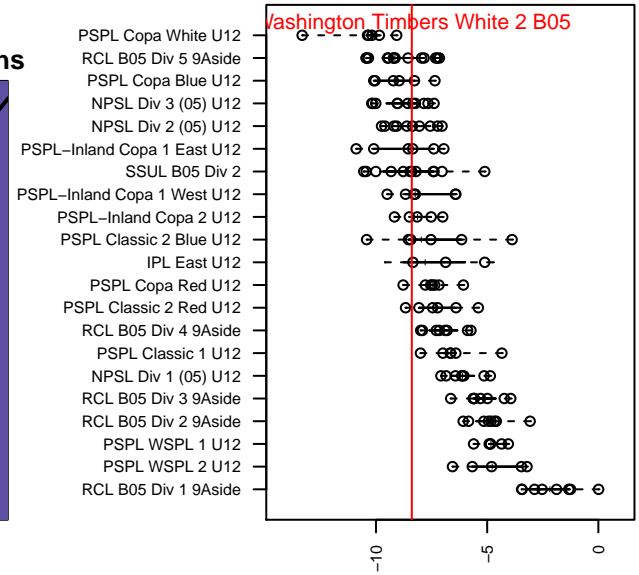

**attack and defense rating
relative to others at age
and all opponents in last 13 months**